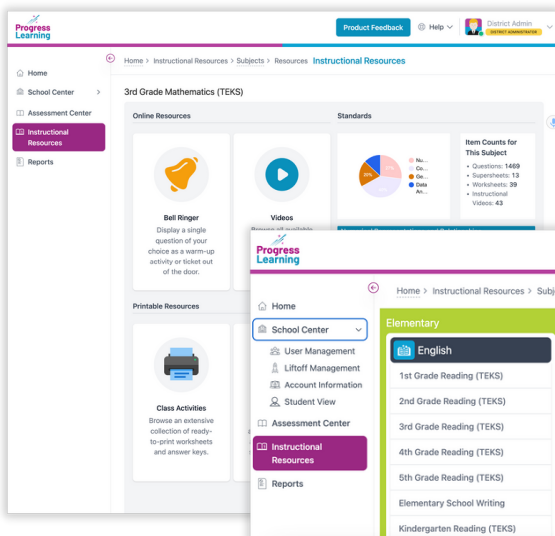

Your District Homepage

- 1 Use the side Navigation Menu to explore your district portal.
- 2 Customize your Shortcuts to jump to the areas you visit most with a single click.
- 3 Easily access training for your staff.

User Management

Create and manage your teacher, student, and district user accounts.

- Manually upload students and teachers via CSV template
- Sync via Clever, ClassLink, Canvas, or Google Classroom. [Contact us for setup](#)

Create District Assessments

Create customized summative and formative district-wide assessments.

- Choose your preferred assessment settings
- Select your own questions or use our pre-built option

Use District Reports for Actionable Data