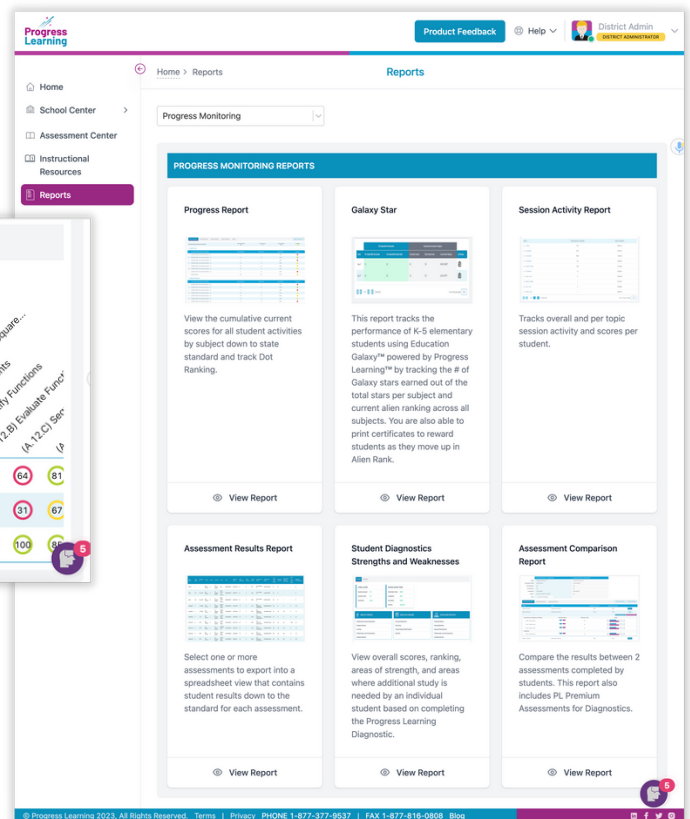

Your District Homepage

- 1 Use the side Navigation Menu to explore your district portal.
- 2 Customize your Shortcuts to jump to the areas you visit most with a single click.
- 3 Easily access training for your staff.

Instructional Resources

All admins and teachers have access to [projectable](#) and [printable resources](#) to supplement lessons.

- Projectable [Bell Ringers](#) and [Videos](#)
- Downloadable and printable [worksheets](#) and answer keys

Create District Assessments

Create customized summative and formative district-wide assessments.

- Choose your preferred assessment settings
- Select your own questions or use our pre-built option

Use District Reports for Actionable Data

Easily access data across all your campuses!

- See usage reports
- See district assessment data
- See district-wide progress reports

Free Training Is Available for District Admins!
[Click here to register.](#)