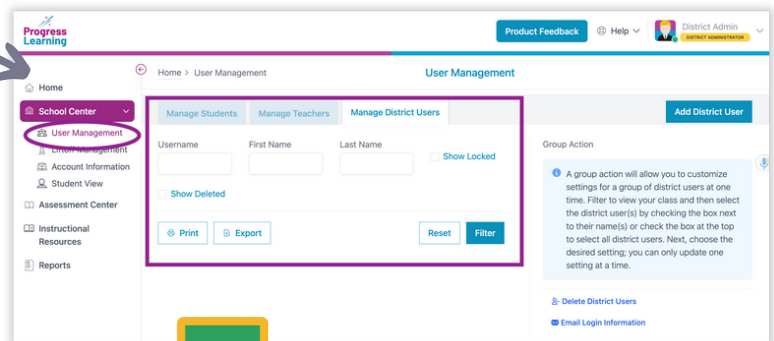

Your District Homepage

- 1 Use the side Navigation Menu to explore your district portal.
- 2 Customize your Shortcuts to jump to the areas you visit most with a single click.
- 3 Easily access training for your staff.

User Management

Create and manage your teacher, student, and district user accounts.

- Manually upload students and teachers via CSV template
- Sync via Clever, ClassLink, Canvas, or Google Classroom. [Contact us for setup](#)