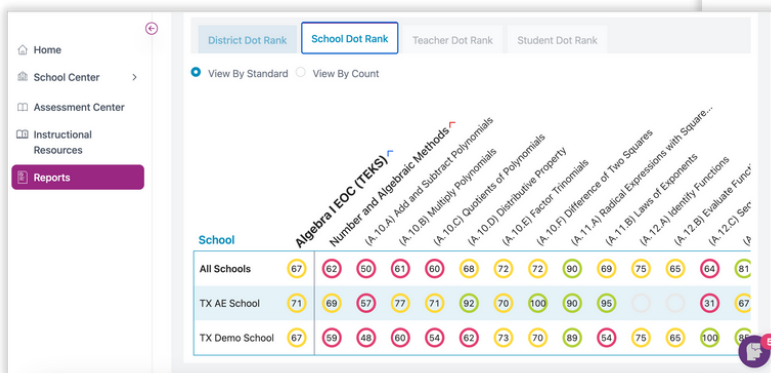

Free Training Is Available for District Admins!
[Click here to register.](#)