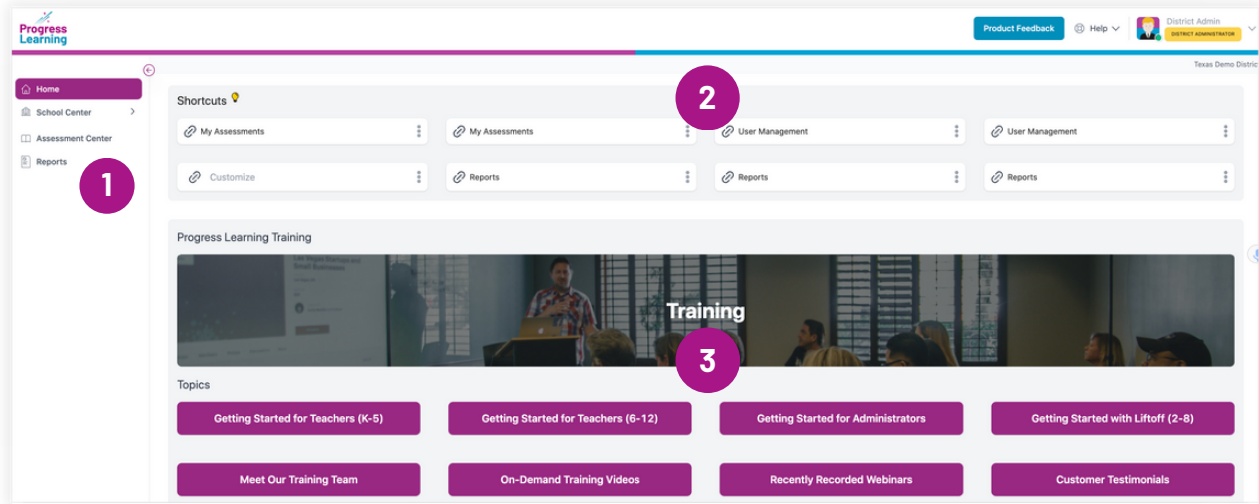

Your District Homepage

- 1 Use the side Navigation Menu to explore your district portal.
- 2 Customize your Shortcuts to jump to the areas you visit most with a single click.
- 3 Easily access training for your staff.

User Management

Create and manage your teacher, student, and district user accounts.

- Manually upload students and teachers via CSV template
- Sync via Clever, ClassLink, Canvas, or Google Classroom. [Contact us for setup](#)