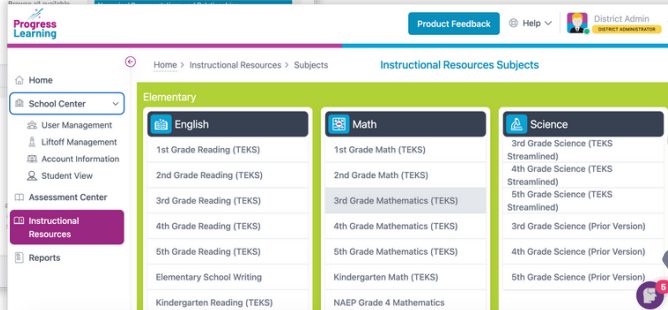

Instructional Resources

All admins and teachers have access to [projectable](#) and [printable resources](#) to supplement lessons.

- Projectable [Bell Ringers](#) and [Videos](#)
- Downloadable and printable [worksheets](#) and answer keys