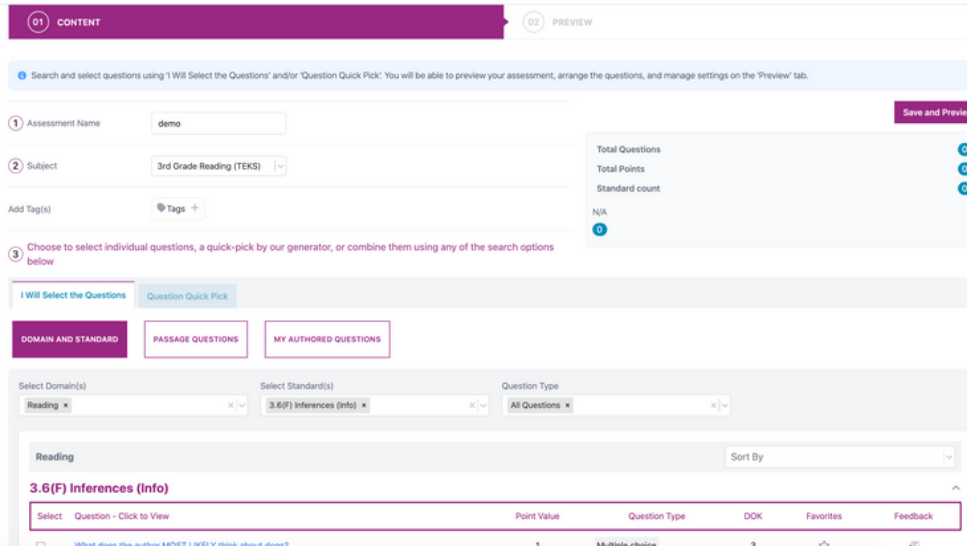

Create District Assessments

Create customized summative and formative district-wide assessments.

- Choose your preferred assessment settings
- Select your own questions or use our pre-built option

Use District Reports for Actionable Data

Easily access data across all your campuses!

- See usage reports
- See district assessment data
- See district-wide progress reports